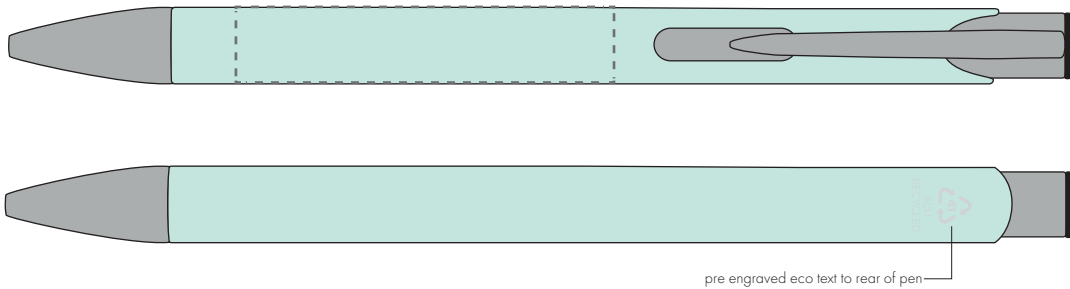

Your Ref:
Our Ref:

Quantity:
Version: 1

Product Code: TPC982001
Product Colour: PASTEL GREEN

PRINTING CONCERNS:

We stock this item in the following colours

**PANTONE REFERENCE(S)**

● Engrave

ARTWORK SCALE 100%

ARTWORK SCALE 100%
Flat Engrave Area:
50mm x 10mm

Product Image for visualisation
- colours may vary

The dashed line is to demonstrate print area and will not appear on your printed item

PLEASE NOTE:

- All colours including print and product are for visual purposes only and should not be regarded as the actual colour of the product and print.
- Some products may vary from batch to batch and may differ from previous orders.
- The colour and texture of a product can also have an effect on the final print colour.
- By approving this order we accept that you understand these terms.